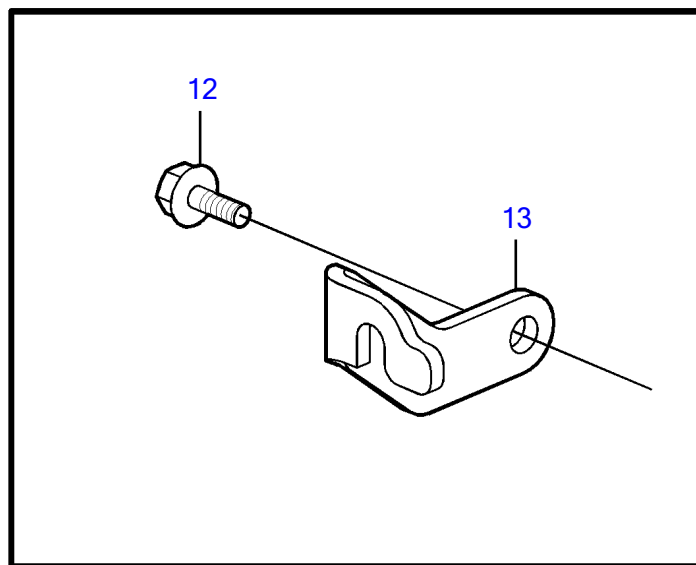

XDP-B

XDP-B

REF	PART NO.	QTY	DESCRIPTION	NOTES
1	3817326	1	Shift mechanism	
2		1	• Eccentric piston	
3	3856502	1	• Dog	
4	(3860218)	1	• Bearing housing	Obsolete part
5	3860220	1	• Screw	
6	3860221	X	• Shim	
7	814184	1	• Spring	
8	853868	1	• Sealing ring	
9	925093	1	• O-ring	
10	942871	1	• Clevis pin	
11	973593	1	• Spring pin	
12	982283	5	Flange screw	
13	3860275	1	Retainer	
14	3852329	1	Cube	
15	3854480	1	Split pin	