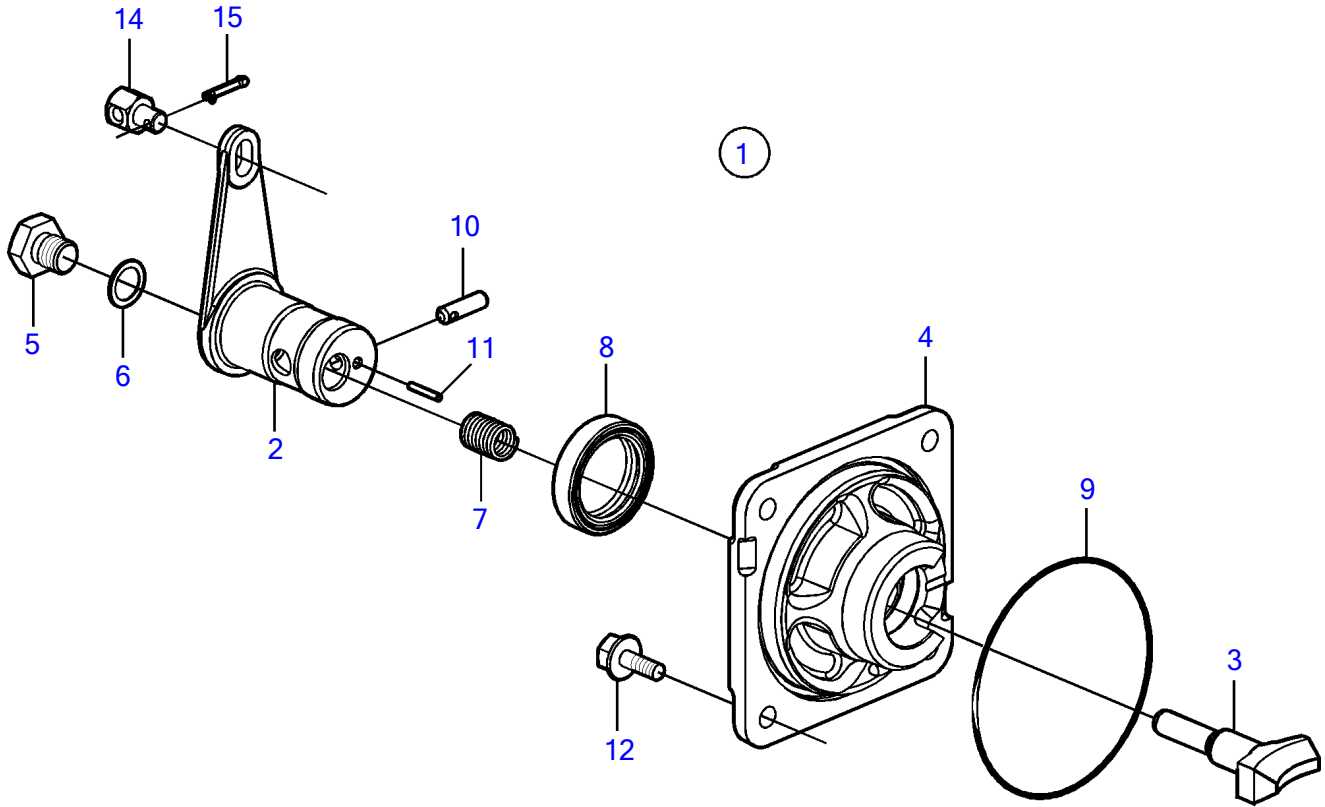

XDP-B

XDP-B

REF	PART NO.	QTY	DESCRIPTION	NOTES
1	3817326	1	Shift mechanism	
2		1	• Eccentric piston	
3	3856502	1	• Dog	
4	(3860218)	1	• Bearing housing	Obsolete part
5	3860220	1	• Screw	
6	3860221	X	• Shim	
7	814184	1	• Spring	
8	853868	1	• Sealing ring	
9	925093	1	• O-ring	
10	942871	1	• Clevis pin	
11	973593	1	• Spring pin	
12	982283	5	Flange screw	
13	3860275	1	Retainer	
14	3852329	1	Cube	
15	3854480	1	Split pin	